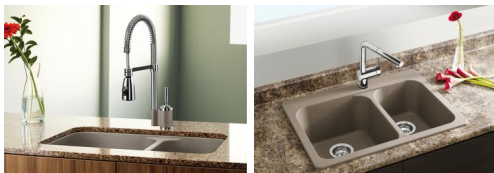

BLANCO VISION 1 1/2

Item No. 401127

Features

Proudly Canadian products in your kitchen.

Made in Canada

80% natural granite composite material, exceptional resistance to heat, stains, scratches and acids

Non porous - dirt and bacteria cannot penetrate the surface of the sink

Rear-positioned drain hole(s) maximize usable bowl and cabinet storage space

Virtually flat sink bottom prevents glassware from tipping over

4 additional knock-out holes for accessories

3 1/2" (90 mm) stainless steel strainers included

Versatile undermount and topmount installation options, Clips #406251 sold separately for undermount installation

Limited Lifetime Warranty

Material / Colours

Available colours

Anthracite

Café

Biscotti

Truffle

Cinder

SILGRANIT®

Main bowl left

Item No. 401127

Spec sheets/DXF