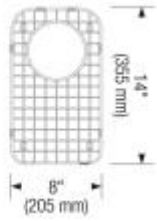

Stainless Steel Sink Grid,
Available as of September 2015
406392