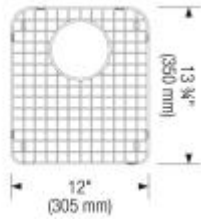

Stainless Steel Sink Grid
406396